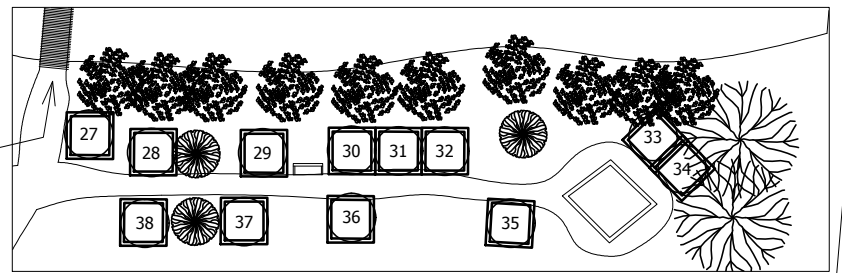

# ATLANTIC OCEAN

MOUNT ST.

RT. 35

LAKE AVE.

SCOW DITCH

MOUNT ST.

HOWE ST.

PUBLIC RESTROOM

BORO HALL

BRIDGE AVE.

SEE INSERT ABOVE

TO CLUB DR.